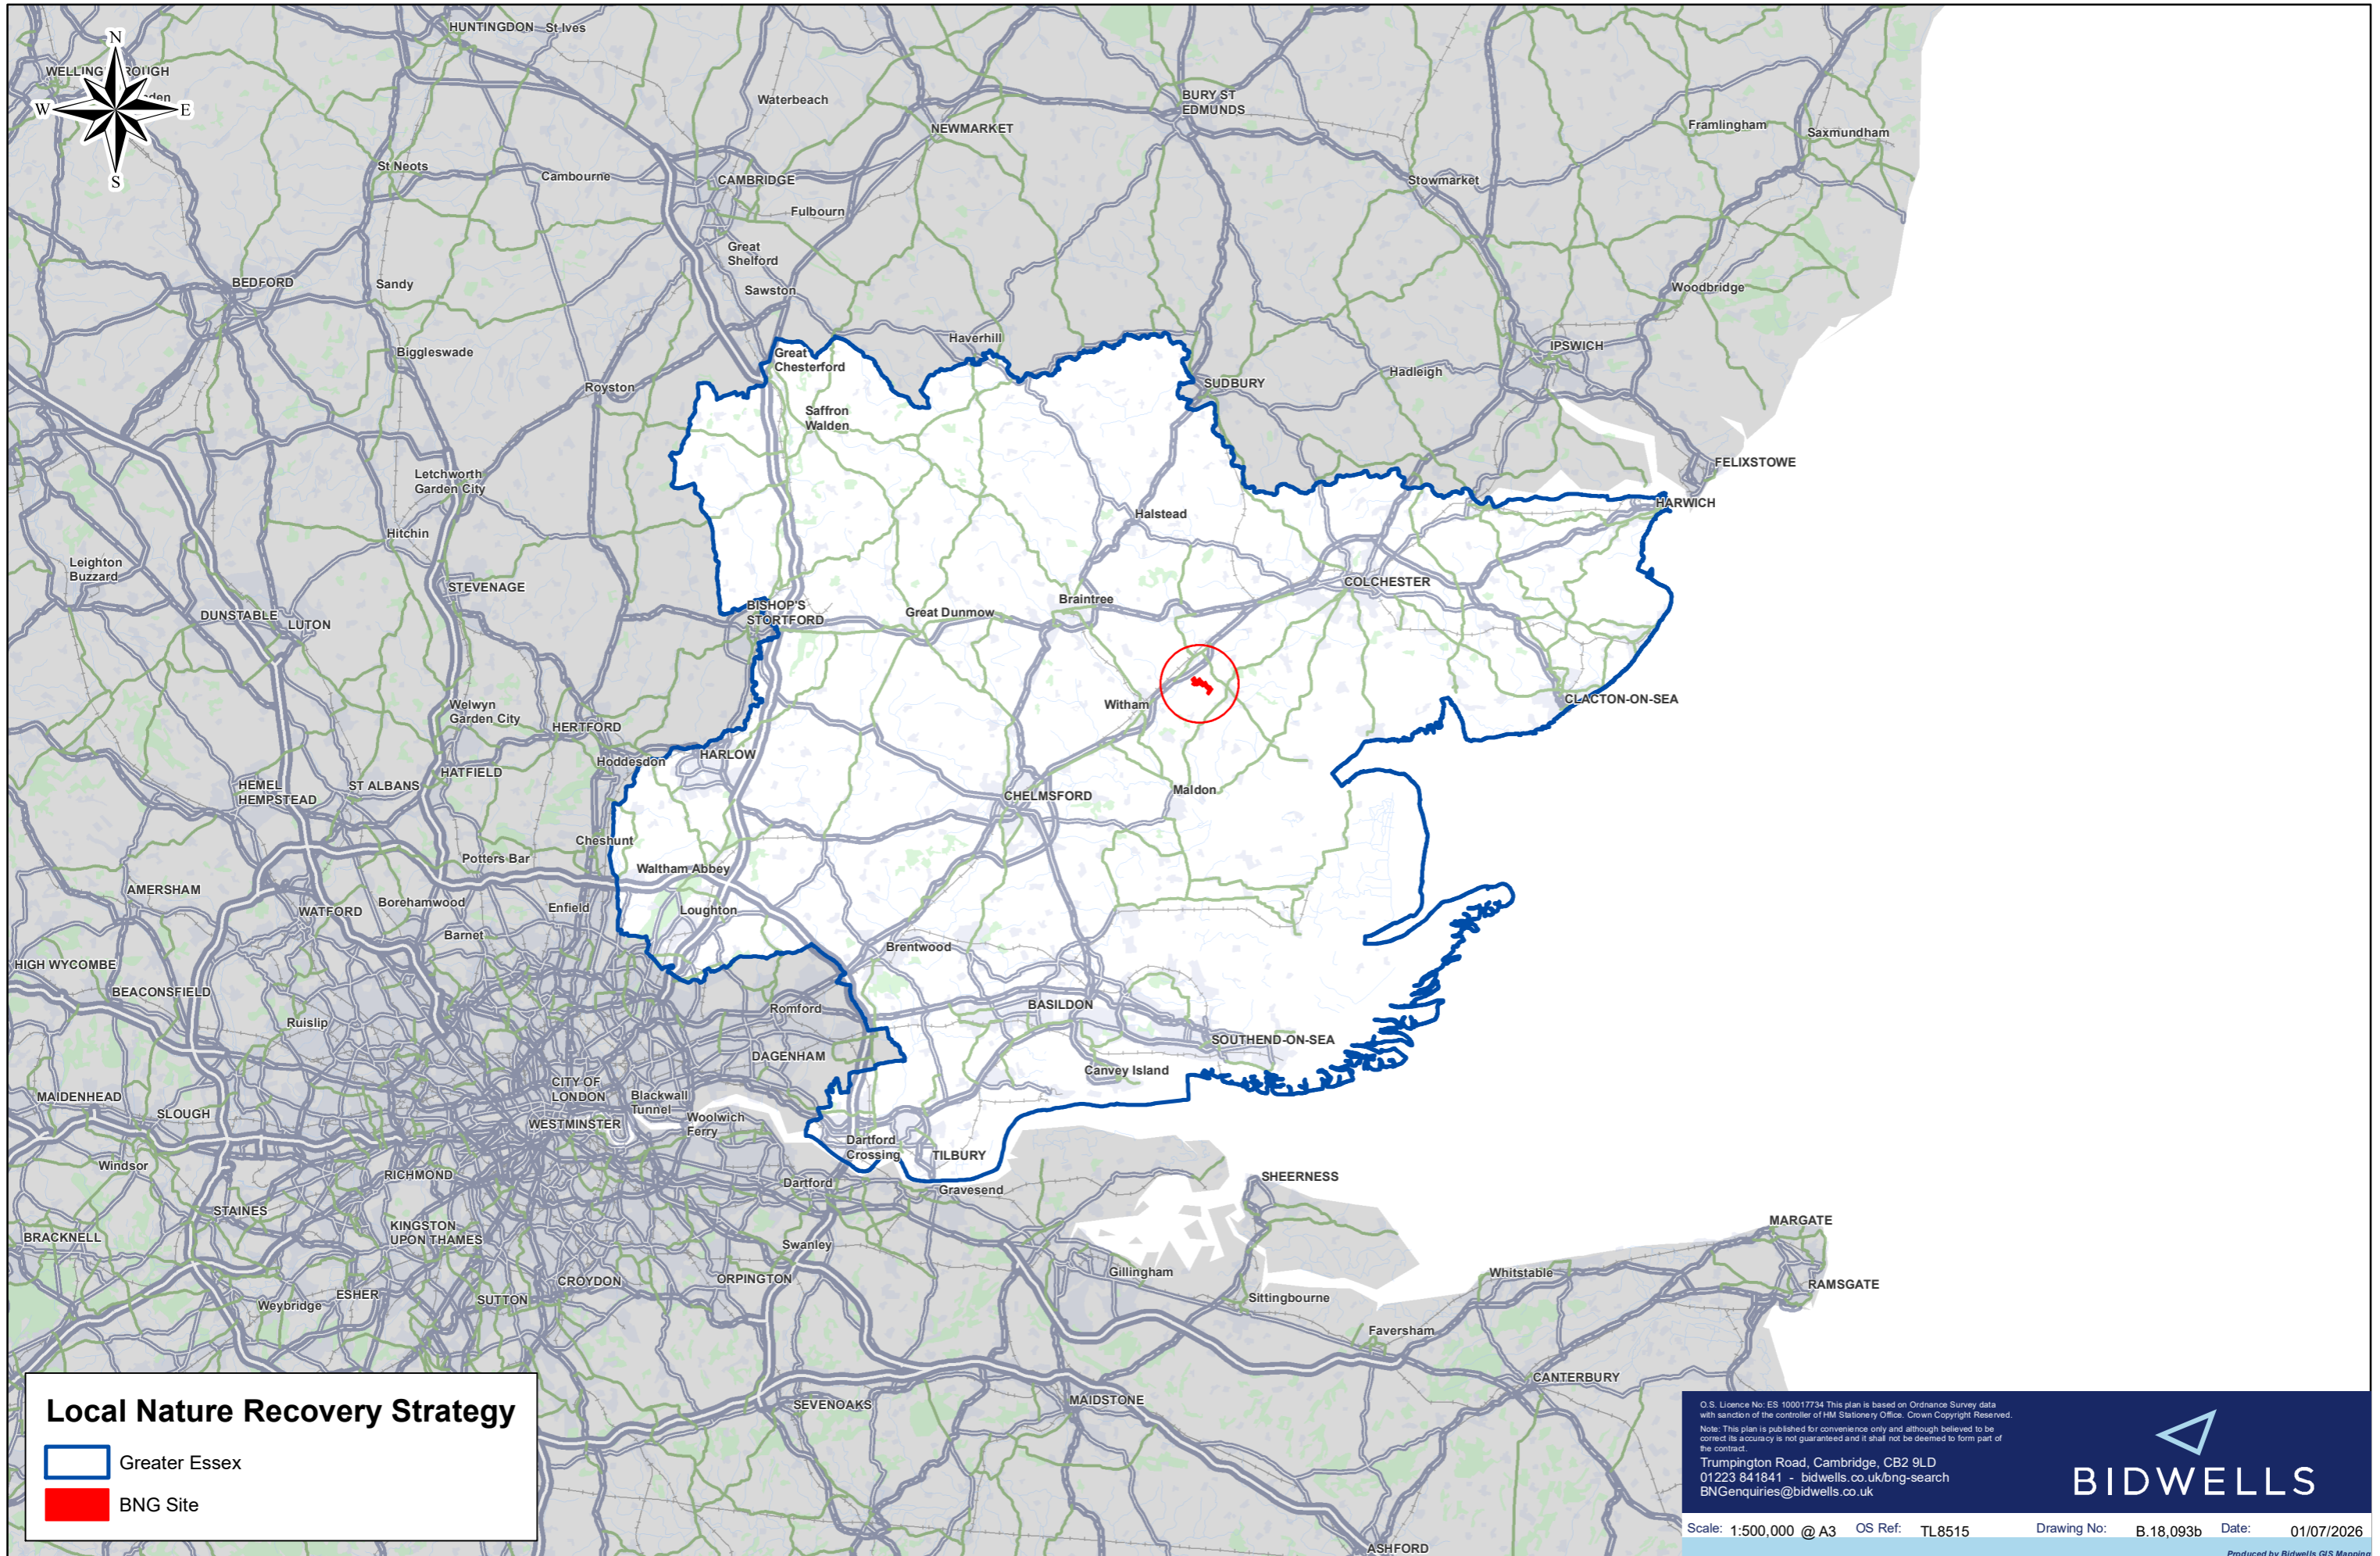

Braxted Park, Witham

Local Nature Recovery Strategy

- Greater Essex
- BNG Site