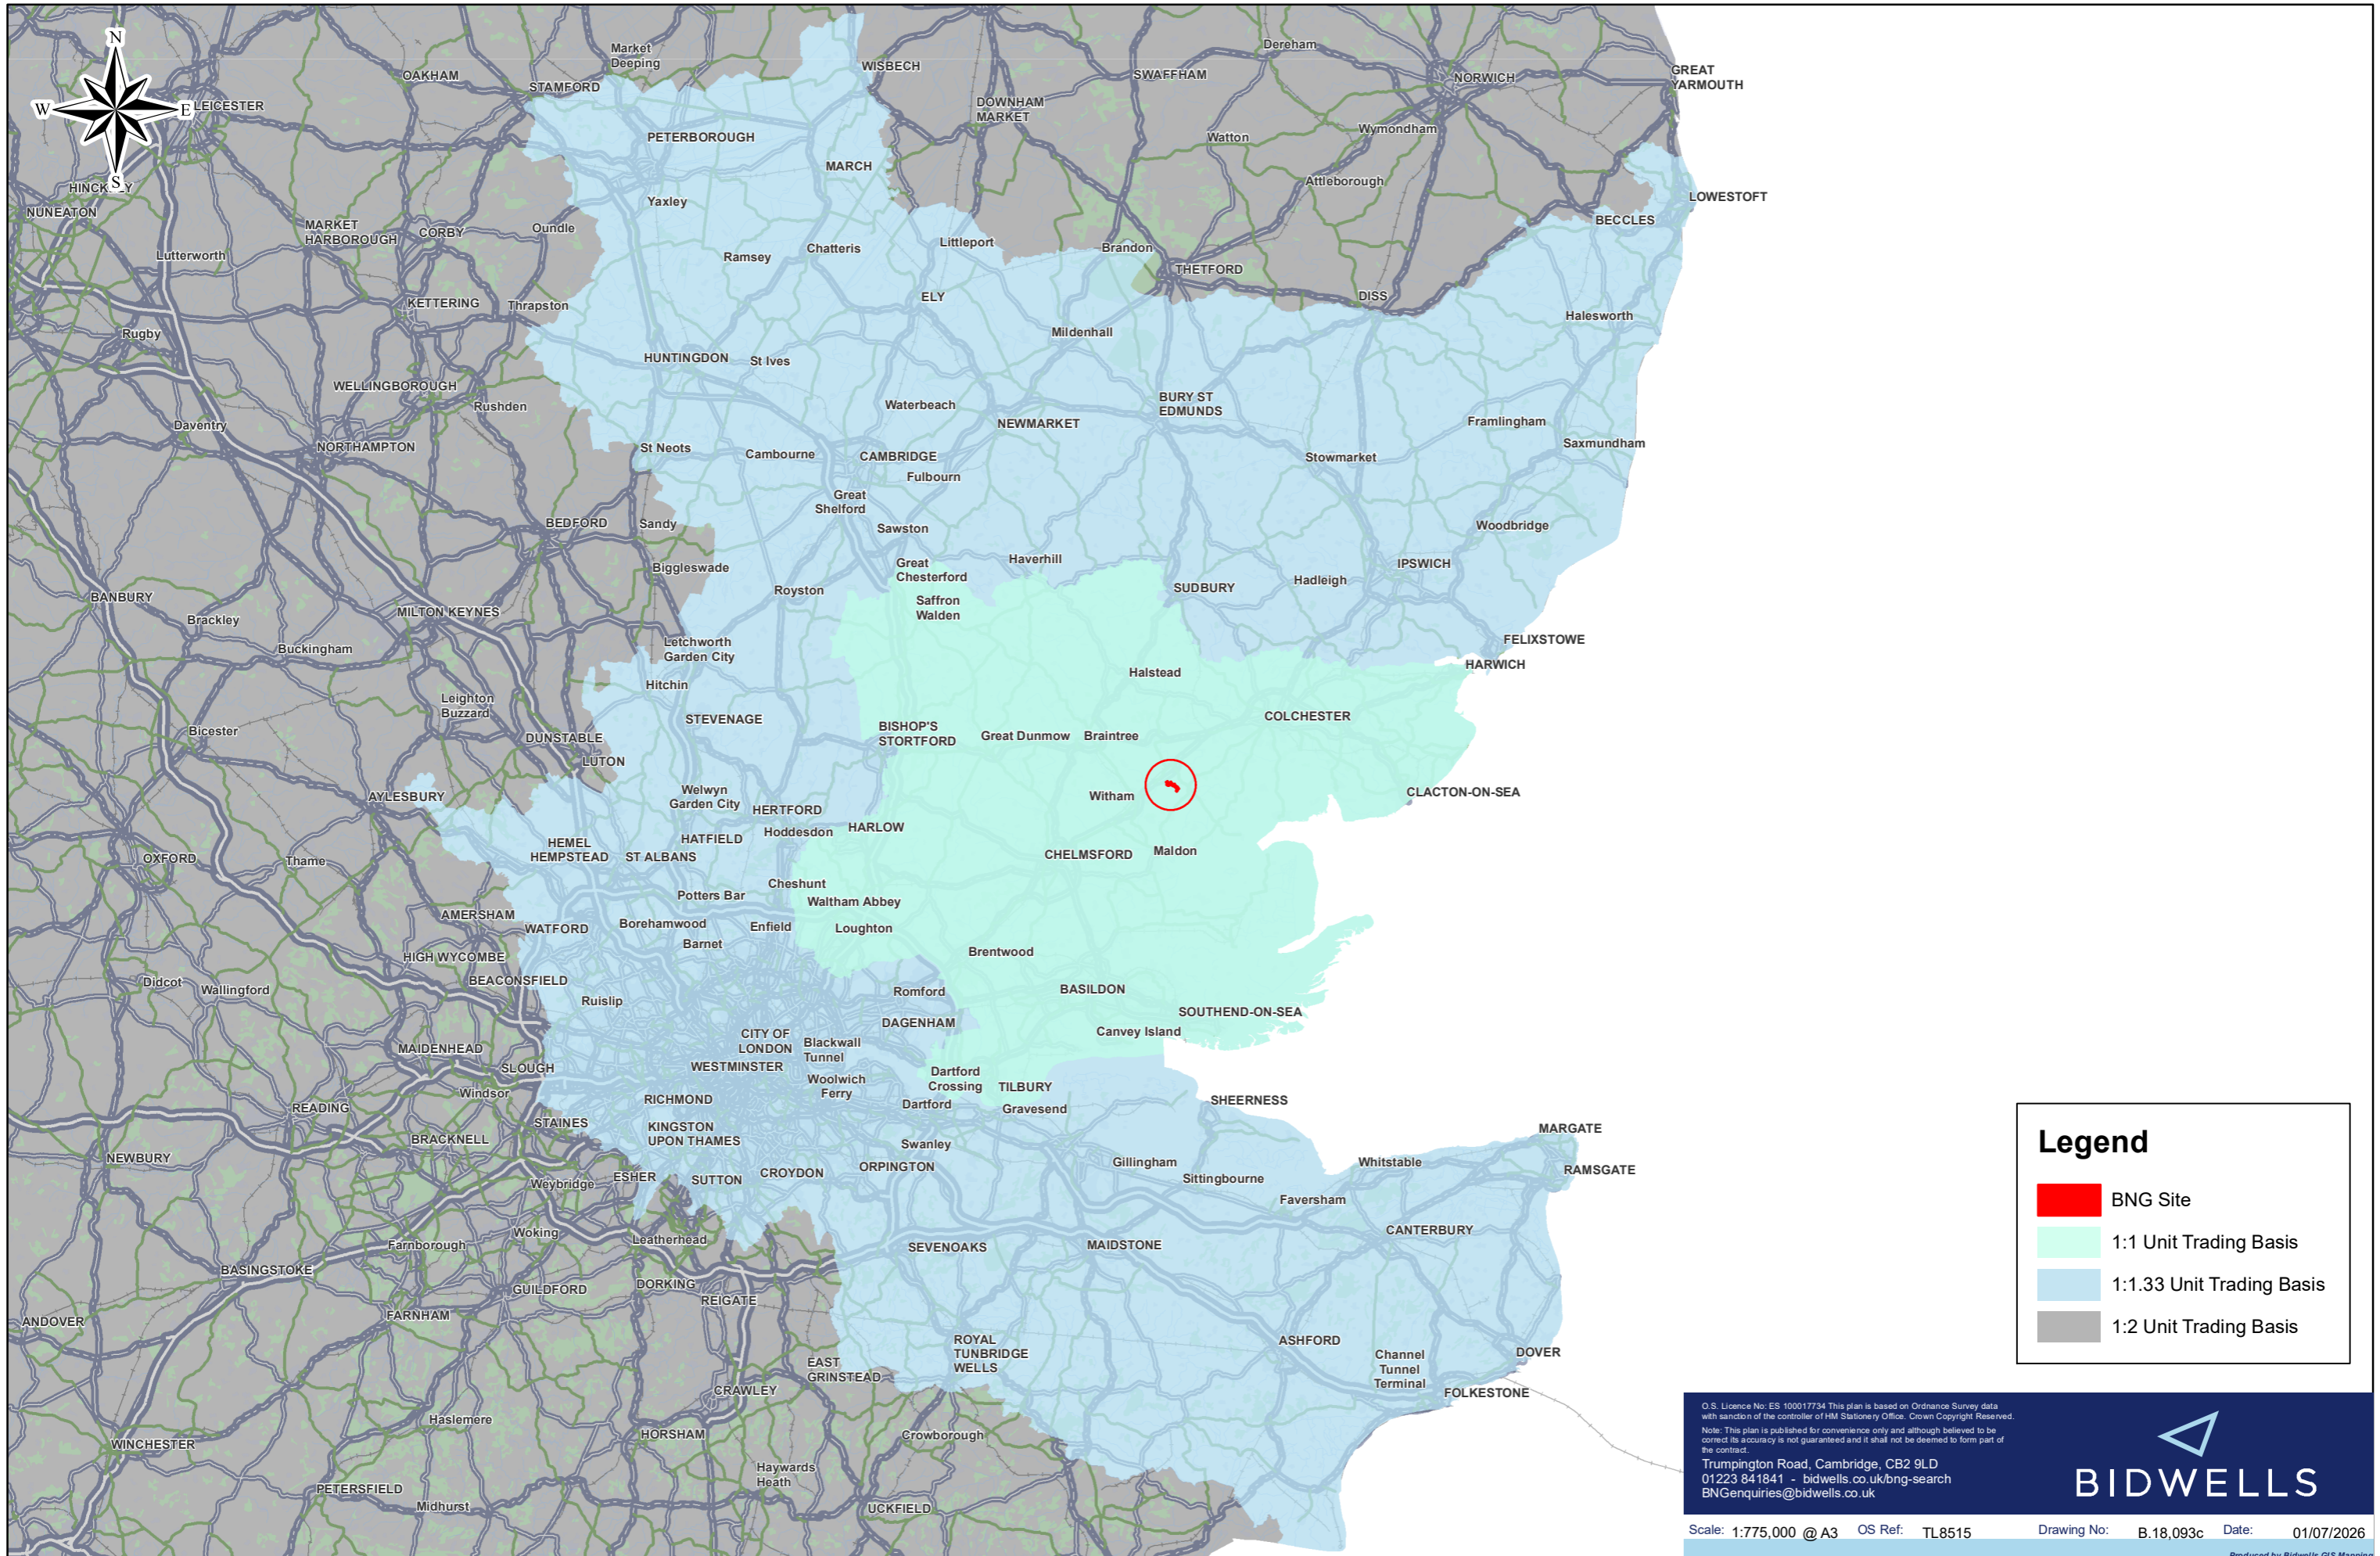

Braxted Park, Witham

Local Nature Recovery Strategy

-  Greater Essex
-  BNG Site

O.S. Licence No: ES 100017734 This plan is based on Ordnance Survey data with sanction of the controller of HM Stationery Office. Crown Copyright Reserved.
Note: This plan is published for convenience only and although believed to be correct its accuracy is not guaranteed and it shall not be deemed to form part of the contract.
Trumpington Road, Cambridge, CB2 9LD
01223 841841 - bidwells.co.uk/bng-search
BNGenquiries@bidwells.co.uk

Braxted Park, Witham

Legend

- BNG Site
- 1:1 Unit Trading Basis
- 1:1.33 Unit Trading Basis
- 1:2 Unit Trading Basis

O.S. Licence No: ES 100017734 This plan is based on Ordnance Survey data with sanction of the controller of HM Stationery Office. Crown Copyright Reserved.
 Note: This plan is published for convenience only and although believed to be correct its accuracy is not guaranteed and it shall not be deemed to form part of the contract.
 Trumpington Road, Cambridge, CB2 9LD
 01223 841841 - bidwells.co.uk/bng-search
BNGenquiries@bidwells.co.uk